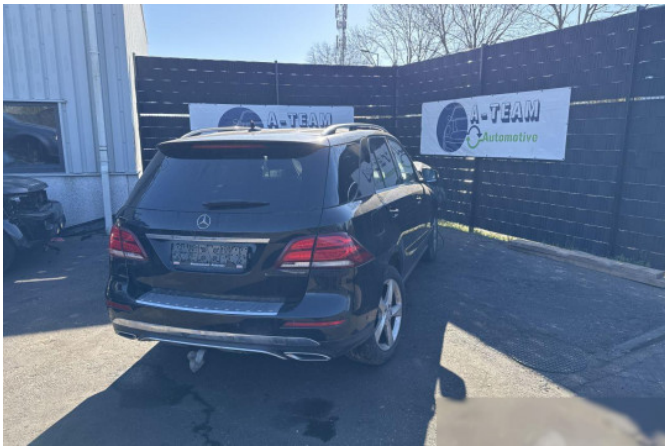

Mercedes-Benz GLE, 2016

Dealer Info

Name: Administrator

Listing details

Reference Number: 1640804
Price: 9 999 EUR

Common

Built: 2016
Transmission: MT
Engine Capacity: 2143 cm³
Fuel: Diesel
Mileage: 270790 km
Body Style: Wagon
Posted: 01.04.2025